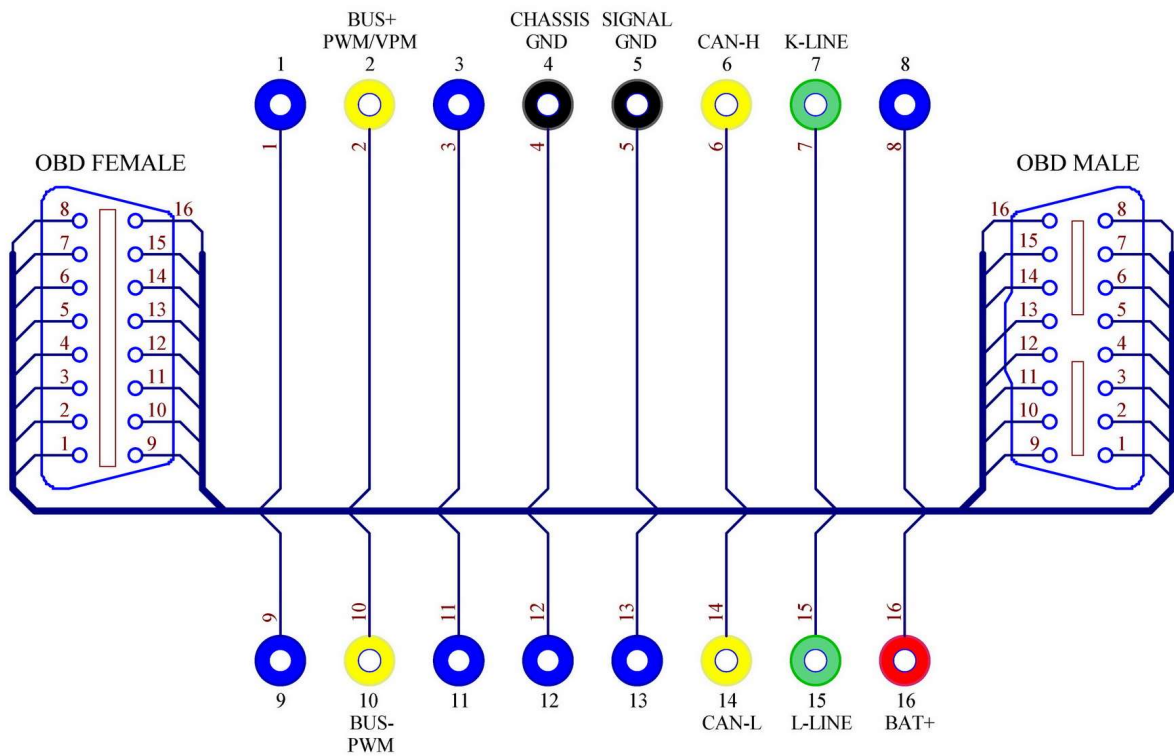

# Schematic

HCDC®		xikentech.com	
MODEL NO:	HD058	DATE:	2022. 12. 15
PROJECTION:		UNIT:	mm