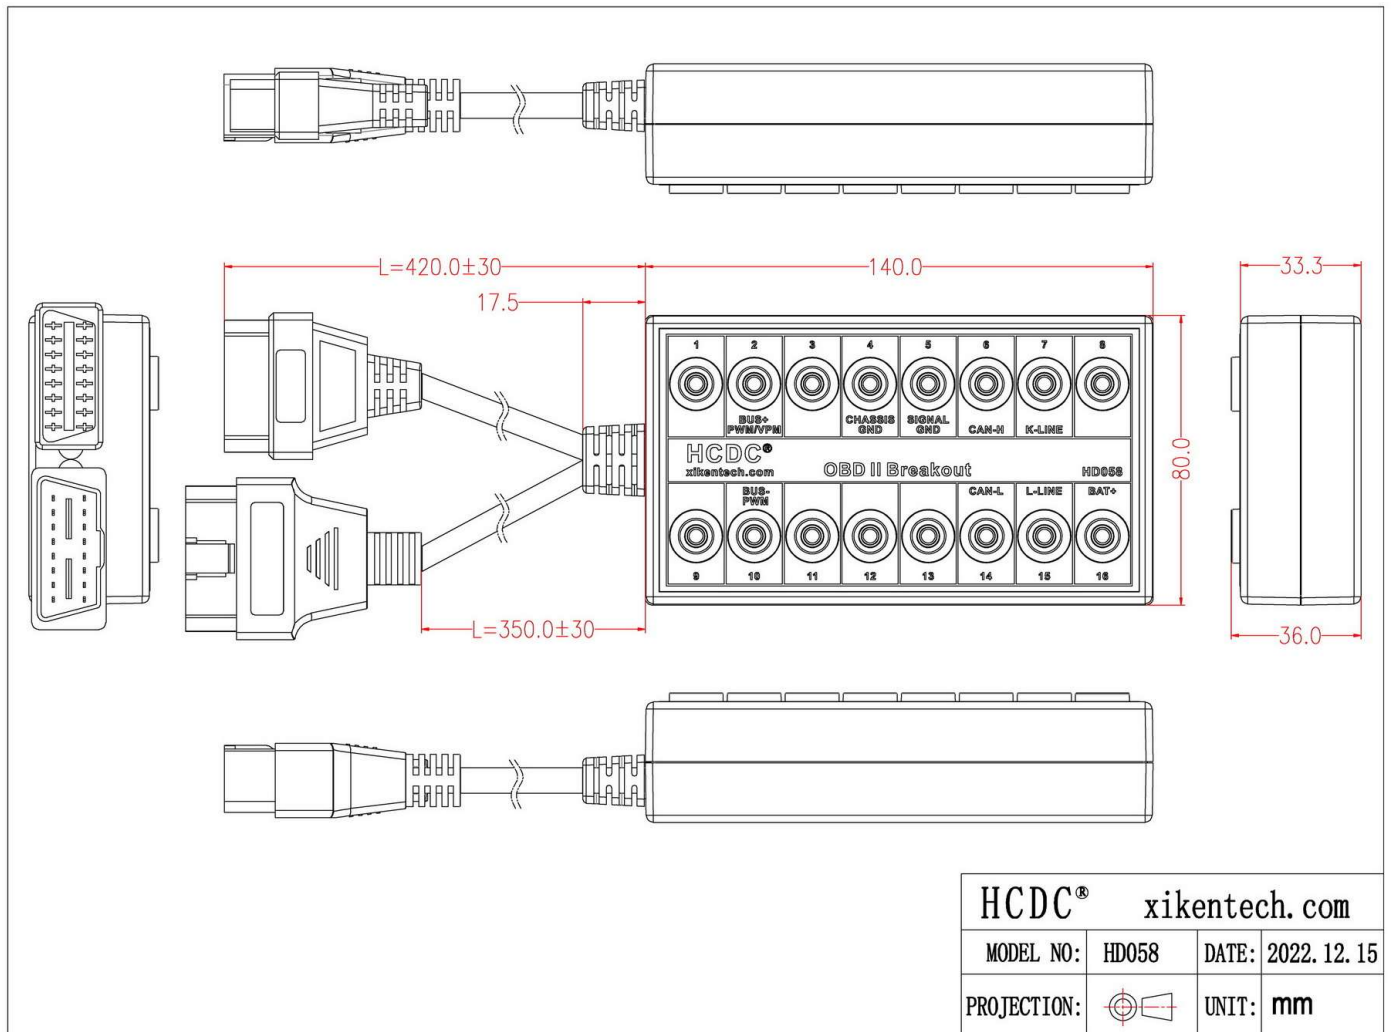

# Schematic

HCDC®		xikentech.com	
MODEL NO:	HD058	DATE:	2022. 12. 15
PROJECTION:		UNIT:	mm